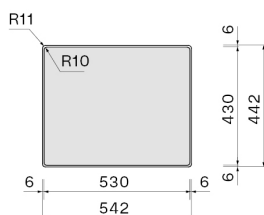

Iroko wood chopping board 330
x 420 x 18 mm

KACL.992

Polyethylene chopping board
330 x 420 x 18 mm

KACL.993

HPL chopping board 280 x 420 x
18 mm

TECHNICAL FEATURES

Installation type

Flush/Topmount

Dimensions

Cabinet 60 cm

Finishing

AISI 304 18/10 Scotch Brite
stainless steel

Motor

m³/h

Type of control

None

Length

615 mm

Height

245 mm

Depth

500 mm

CONSUMPTION AND CONNECTION FEATURES ENERGY CLASS

Cut-out size / Flushmount