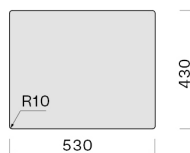

Length

615 mm

Height

245 mm

Depth

500 mm

CONSUMPTION AND CONNECTION FEATURES ENERGY CLASS

Cut-out size / Flushmount