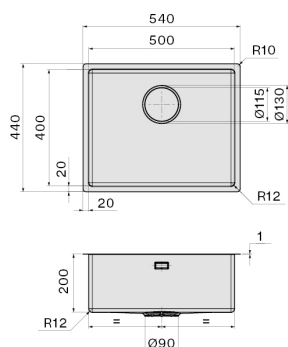

FEATURES

1 mm regular thickness
Inner corners radius 12 mm
200 mm bowl depth
Fixing kit included
Perimeter overflow
Falmec seamless drainage system
Anti-noise fiber
Bowl depth 200 mm
Ext dimension 540 x 440 mm
Bowl dimension 500 x 400 mm

Iroko wood chopping board 330
x 420 x 18 mm

KACL.992

Polyethylene chopping board
330 x 420 x 18 mm

KACL.993

HPL chopping board 280 x 420 x
18 mm

TECHNICAL FEATURES

Installation type

Flush/Topmount

Dimensions

Cabinet 60 cm

Finishing

AISI 304 18/10 Scotch Brite
stainless steel

Motor

m³/h

Type of control

None

Length

615 mm

Height

245 mm

Depth

500 mm

CONSUMPTION AND CONNECTION FEATURES ENERGY CLASS

Cut-out size / Flushmount